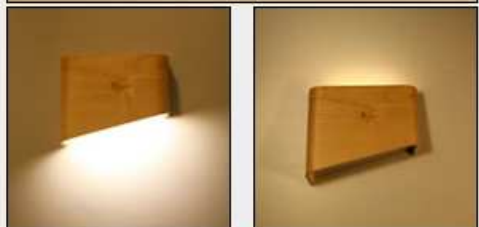

Item No.: DG006 | 3W LED / 0.7W LED

Control by simple finger touch. Touch dimmer. On / Off Reading Light / Night Light