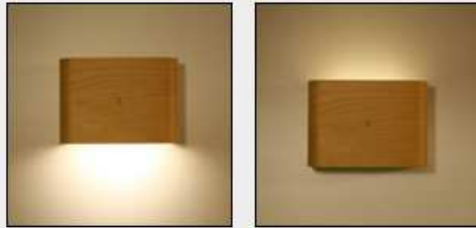

Item No.: DG003 | 3W LED / 0.7W LED